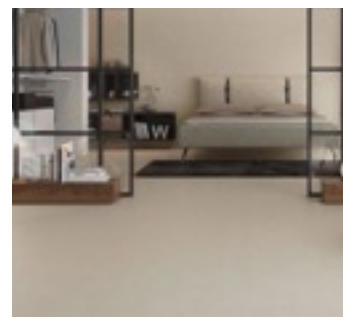

Transform your plain floors with a one of a kind tile. Toulouse is a modern, low maintenance way to get the plush, cozy look without all of the vacuuming and upkeep, and would be the ideal choice for use in any room within your home where luxury and underfoot comfort are desired.

TECHNICAL INFORMATION

PEI	N/A
MOHS	N/A
SCOF WET	N/A
WATER ABSORBSION	E>10%
CHEMICAL STAIN RESISTANT	RESISTANT
FROST RESISTANT	RESISTANT
COLOR VARIATION	N/A

SIZE AVAILABILITY & PACKAGING INFORMATION

12x36: 1 BOX = 6 PCS = 17.11 SF = 64.9 LBS/BX; 65 BX/PL
2x2: MOSAIC
2x2: FIBRE MOSAIC
3x36: BULLNOSE